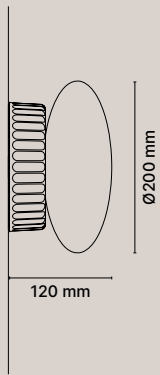

### Codice Code

1307-45-5103-DXNE

15W  
2700K  
Dimmable 0-10V  
/ Push  
IP44

● Bianco acidato /  
Acid-etched white

● Bianco alluminio opaco /  
Matt white aluminium

1307-45-5103-DXWE

1307-44  
SMALL WALL - CEILING