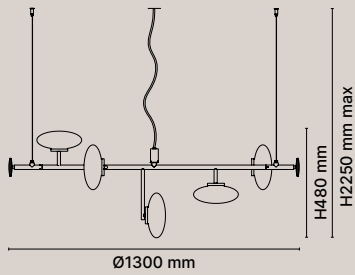

Bianco acidato /  
Acid-etched white

Nero opaco / Matt black

Bronzo spazzolato /  
Brushed bronze

1307-20-1103-D2WE

1307-20-1703-D2WE

1307-50  
HORIZONTAL SUSPENSION  
RECESSED CANOPY

5 vetri Ø200  
5 glasses Ø200