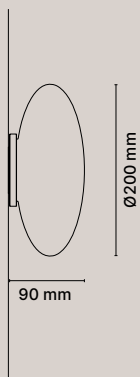

### Codice Code

1307-45-5103-DXNE

15W  
2700K  
Dimmable 0-10V  
/ Push  
IP44

● Bianco acidato /  
Acid-etched white

● Bianco alluminio opaco /  
Matt white aluminium

1307-45-5103-DXWE

1307-44  
SMALL WALL - CEILING